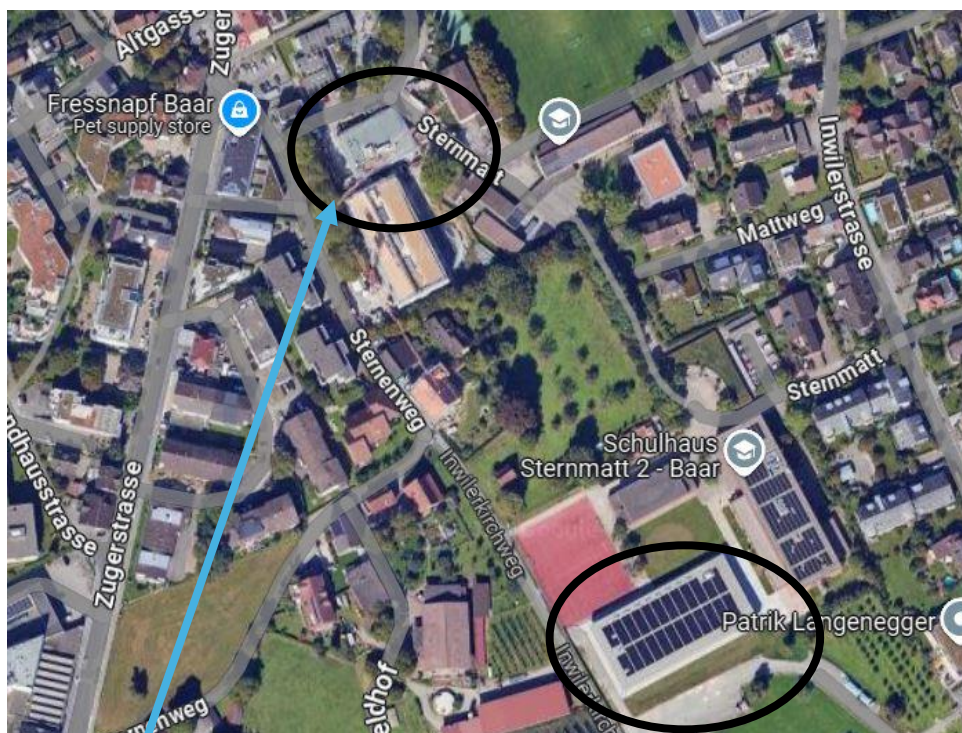

Location

The Tournament takes place at **Schulhaus Sternmatt 2, Inwilerstrasse 22b, 6340 Baar.**

Arrival by Car

A new car park is available on **Sternmattstrasse**. This is an underground car park which should have sufficient space. It is a short (2-3 minute) walk to Schulhaus Sternmatt 2. Sign posts for walking to the location, should be there to guide you.

Limited car parking is available at Inwilerstrasse 22b, therefore it is suggested to park at Sternmattstrasse and walk to Schulhaus Sternmatt 2.

In the event that both car parks are full, the town of Baar has multiple car parks in the centre, near to Baar Bahnhof. From there it would be a 5-10 minute walk to the Schulhaus Sternmatt 2.

New Underground Car Park

(Open 13.09.24)

Schulhaus Sternmatt 2

Arrival by Train

Schulhaus Sternmatt 2, Inwilerstrasse 22b is a circa 5-10 minute walk from Baar Bahnhof.